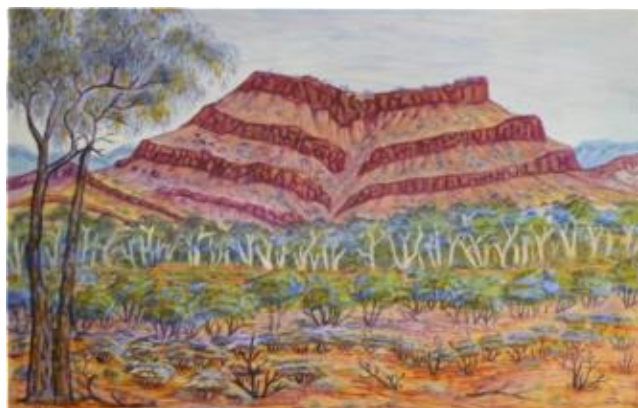

Catalog No 163-14
Artist Therese Ryder
Title Dancing Lubra
Category Painting
Size/Medium 55 x 38 cm
Sale Price $935.00

Total number of consigned artworks: 56