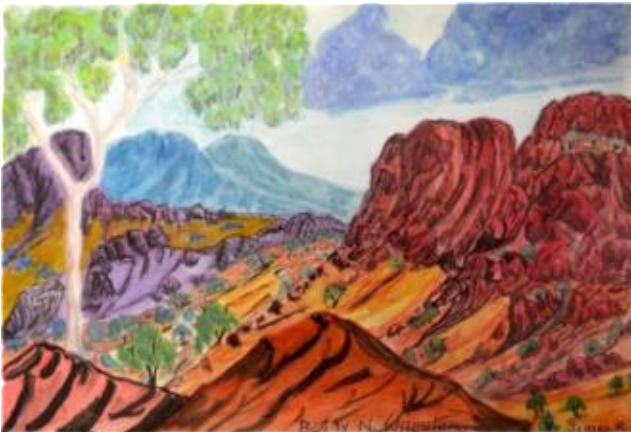

Catalog No 100-14
Artist Betty Naparula Wheeler
Title Two Kungas (Ladies) Looking For Bushfood (Part Three)
Category Painting
Size/Medium 17 x 36 cm Watercolour Paper
Sale Price $320.00